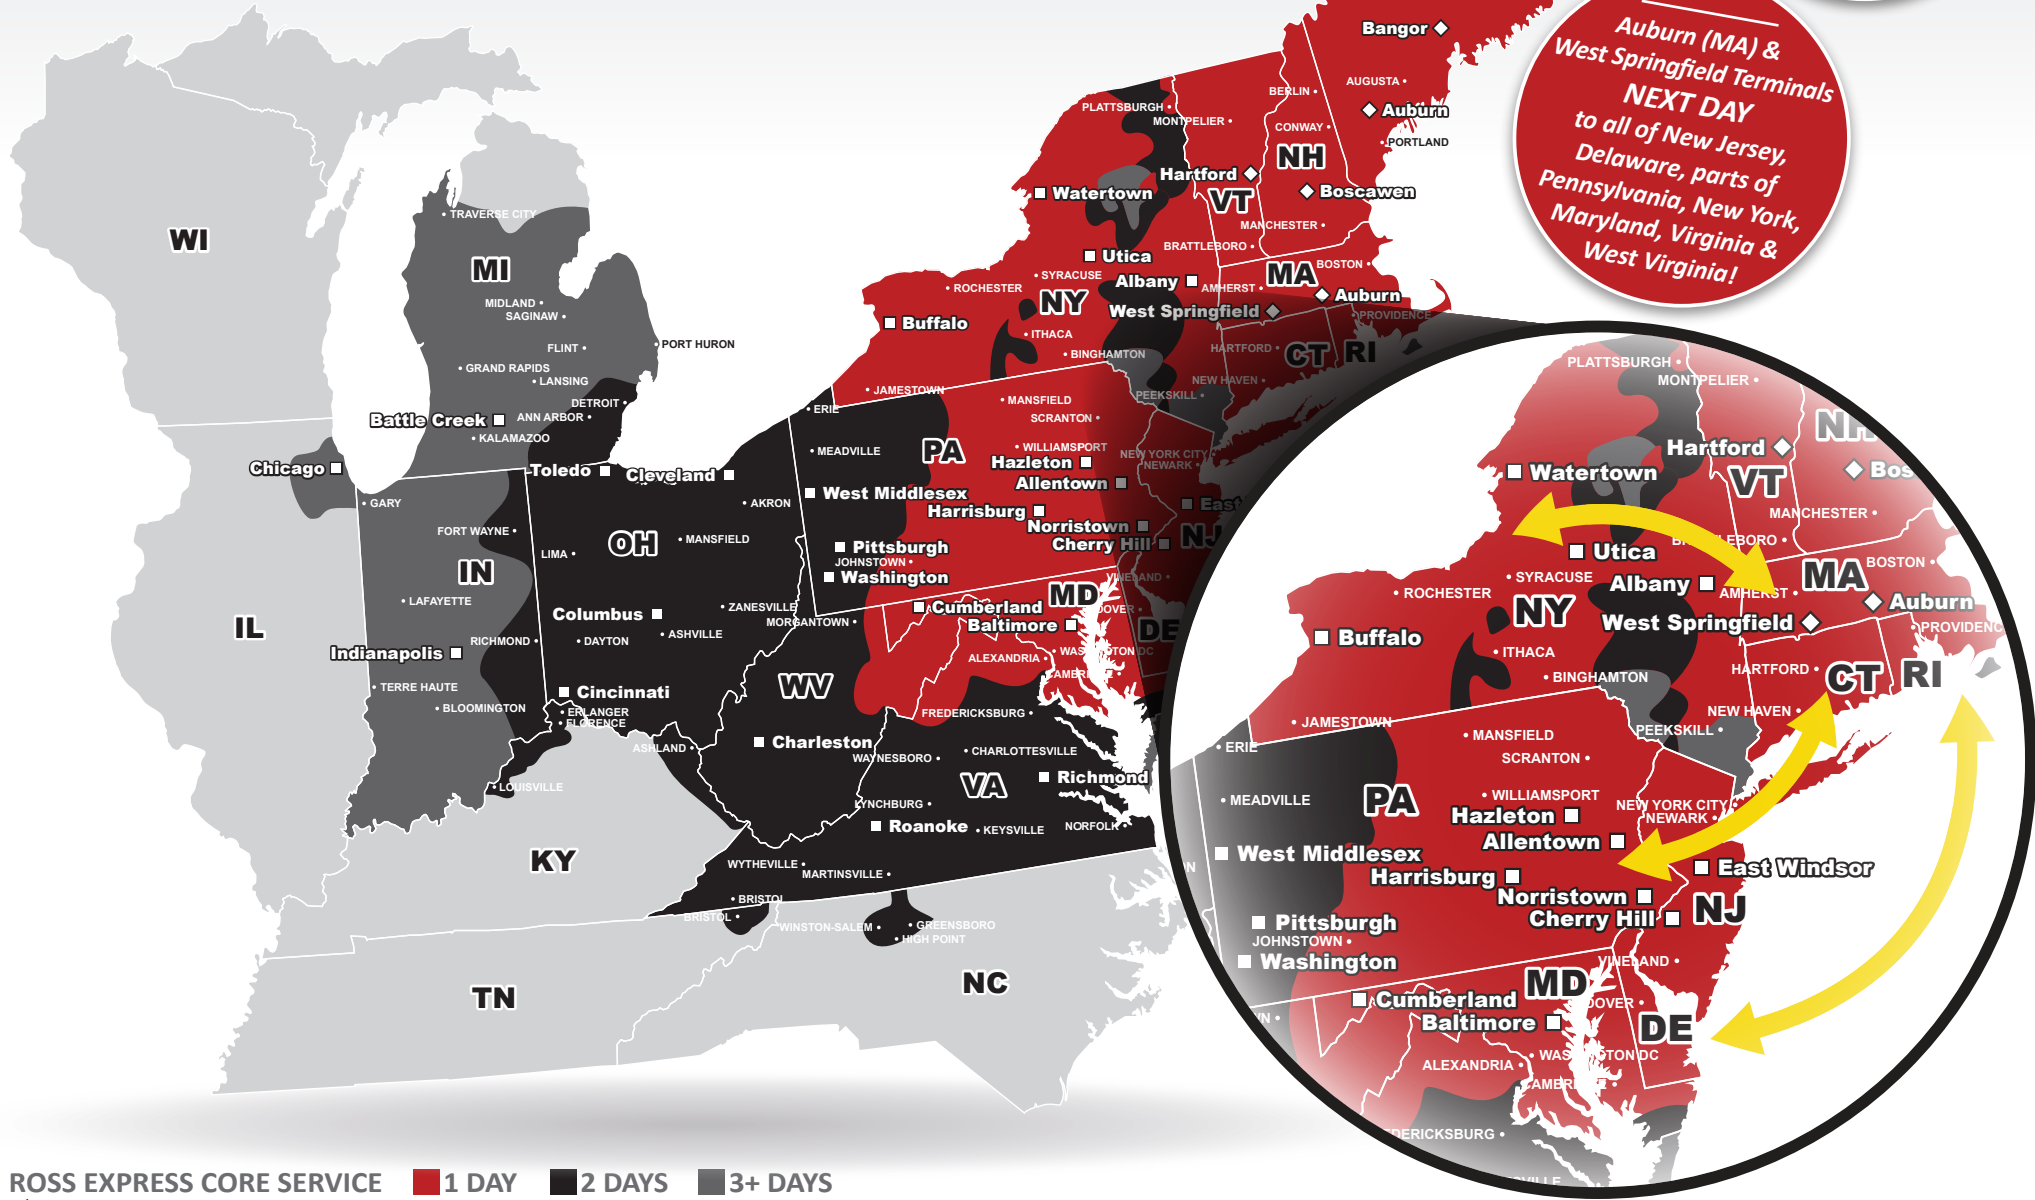

PITT OHIO
SUPPLY CHAIN • GROUND • LTL • TL

ROSS EXPRESS LTL MAP

Terminals: Boscawen, Auburn (ME), Auburn (MA), Bangor, Hartford, & West Springfield

Main Office: 195 North Main Street, Boscawen, NH 03303

1-800-762-5966 | Local: 603-753-4176 | Fax: 603-753-8614

Customer Service: custsvc@rossexpress.com

Dispatch: dispatch@rossexpress.com

Rates: rates@rossexpress.com

Boscawen, Auburn (ME), Bangor & Hartford Terminals
TWO DAYS
to New Jersey, Pennsylvania, New York, Delaware & Maryland!

Auburn (MA) & West Springfield Terminals
NEXT DAY
to all of New Jersey, Delaware, parts of Pennsylvania, New York, Maryland, Virginia & West Virginia!

ROSS EXPRESS CORE SERVICE ■ 1 DAY ■ 2 DAYS ■ 3+ DAYS

◇ ROSS EXPRESS TERMINAL □ PITT OHIO TERMINAL

Note: This map is a representation of transit days to major metro areas in these states. For up-to-date, zip-to-zip transit times, please visit the Ross Express website at www.rossexpress.com